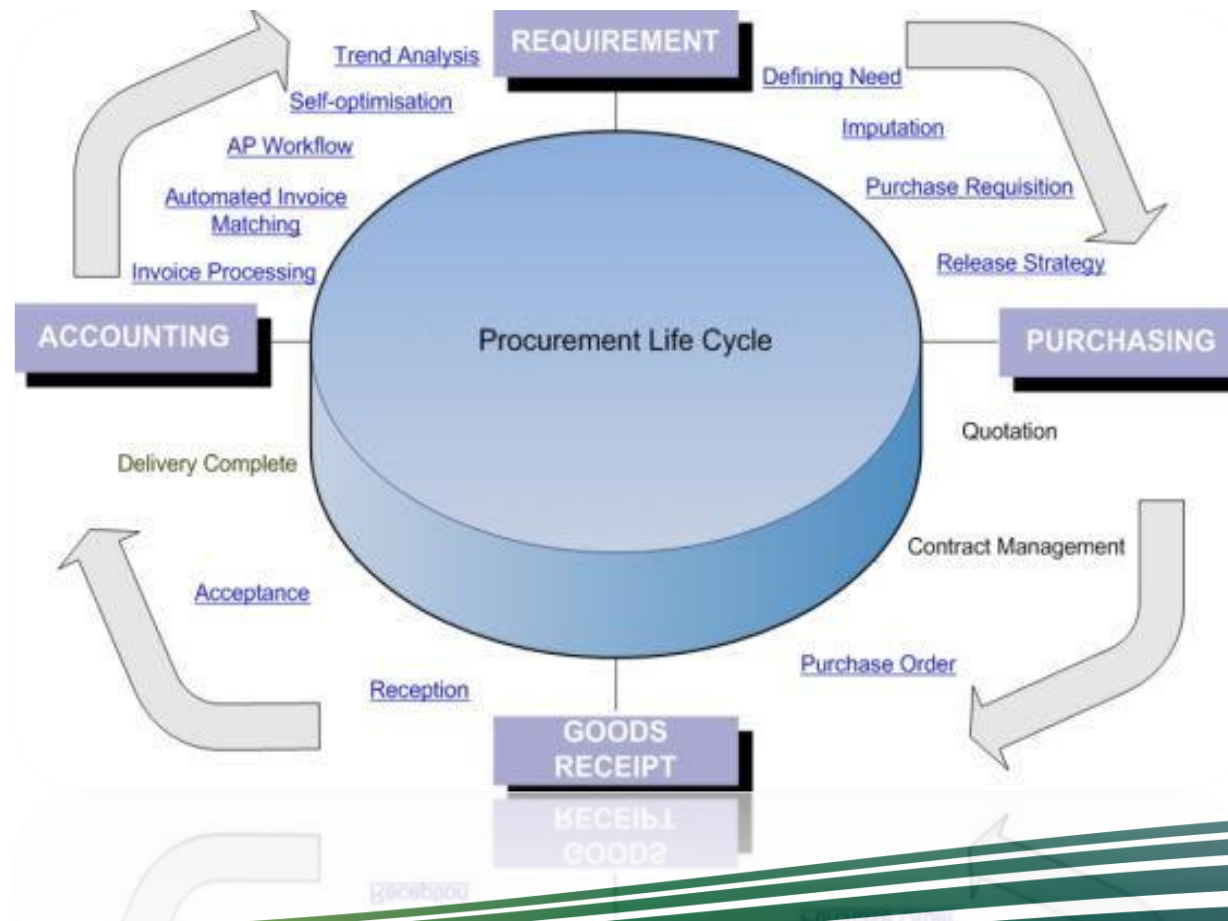

IMPERIAL CROWN
LOGISTICS MOÇAMBIQUE

ICLM

Our Service range

Our professional, one-stop logistical services include;

- A. Ocean freight;
- B. Air freight;
- C. Haulage & Customs clearance;
- D. Warehousing & distribution; (RSA & MOZAMBIQUE)
- E. Multimodal transportation & door to door services;
- F. Inspection & Insurance;
- G. Cross-Border & E-commerce

Our procurement approach and strategy

Key individuals

IMPERIAL CROWN
LOGISTICS MOÇAMBIQUE

ICLM

ICLM comprises of highly qualified and experienced members of staff considered as experts in the fields of supply chain. Our staff working dedication is relentless in the quest to remain at the very forefront of the latest development in the supply industry to offer the customers the exceptional service of experience they expect of our company.